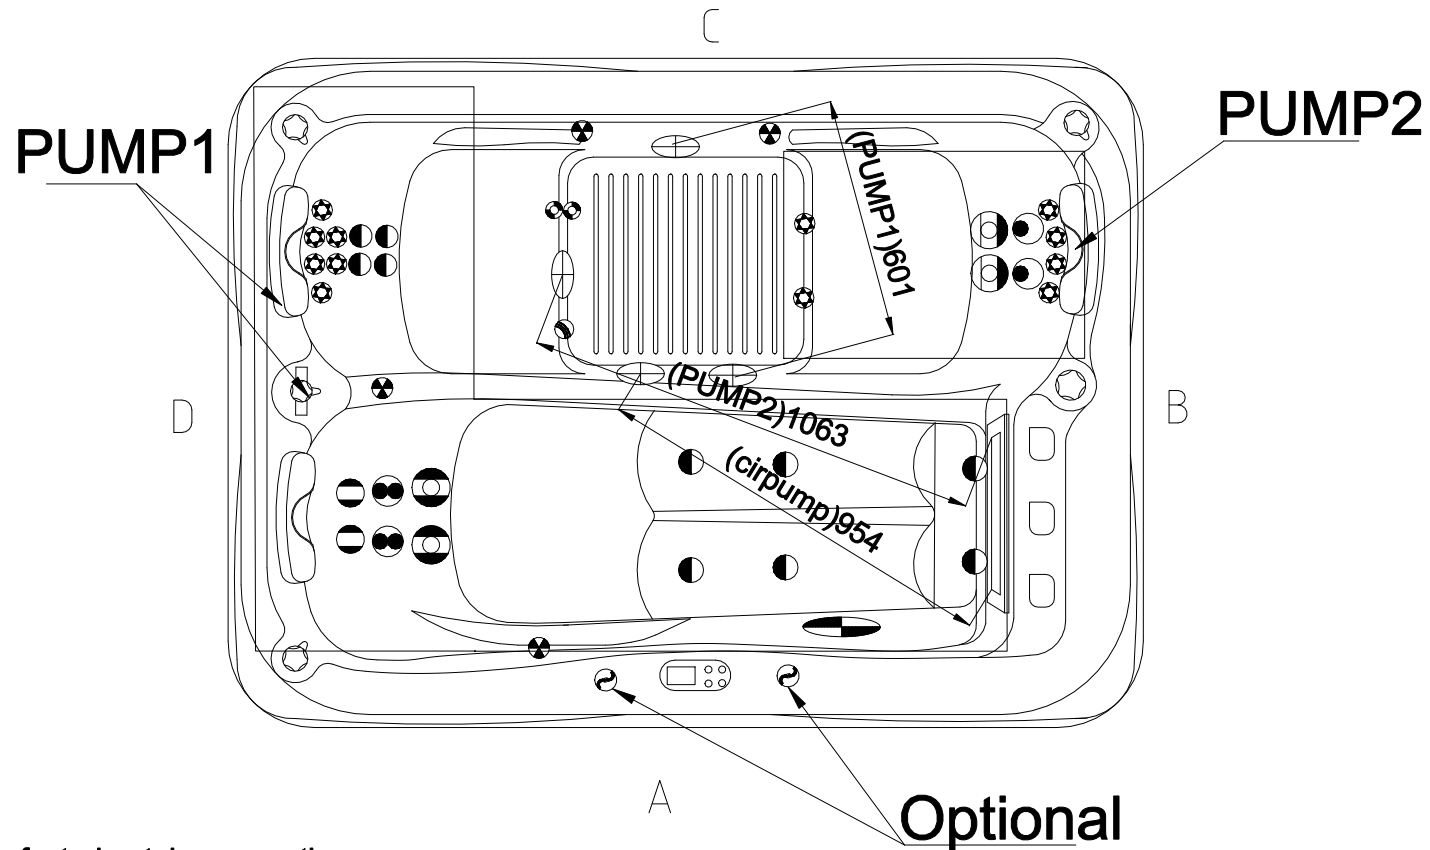

Notes: Due to manufacturing tolerances, there could be some minor differences between the actual spa and the drawing above. If site planning is critical to such tolerances, be sure to measure your actual spa. All specifications are subject to change without notice. Some components may be optional on your spa

16		2 inch Water Diverter Valve	1	pcs	11		5 inch Light Housing Without Holder	1	pcs
15		5 inch Jet Internal-Twin Spin	2	pcs	10		2 inch Light Housing	4	pcs
14		4 inch Jet Internal-Twin Spin	2	pcs	9		Large 3 inch Jet Internal-Single Spin	10	pcs
13		Large 3 inch Jet Internal-Twin Spin	2	pcs	8		2 inch Jet Internal-Directional	12	pcs
12		Twin Cilinder Skimmer	1	pcs	7		2 inch Suction (Full Set)	4	pcs
NO.	Icon	Description	Qty	Unit	6		Ozone Injector - Carbon Grey	2	pcs
					5		Stainless Steel Low Drain - 3/4 inch Slip	1	pcs
					4		5 inch Jet Internal-Single Spin	2	pcs
					3		4 inch Jet Internal-Single Spin	2	pcs
					2		Black Butterfly Headrest	3	pcs
					1		1 inch Air Controller	3	pcs
					NO.	Icon	Description	Qty	Unit

Therapy Assignment

Notes: Due to manufacturing tolerances, there could be some minor differences between the actual spa and the drawing above. If site planning is critical to such tolerances, be sure to measure your actual spa. All specifications are subject to change without notice. Some components may be optional on your spa