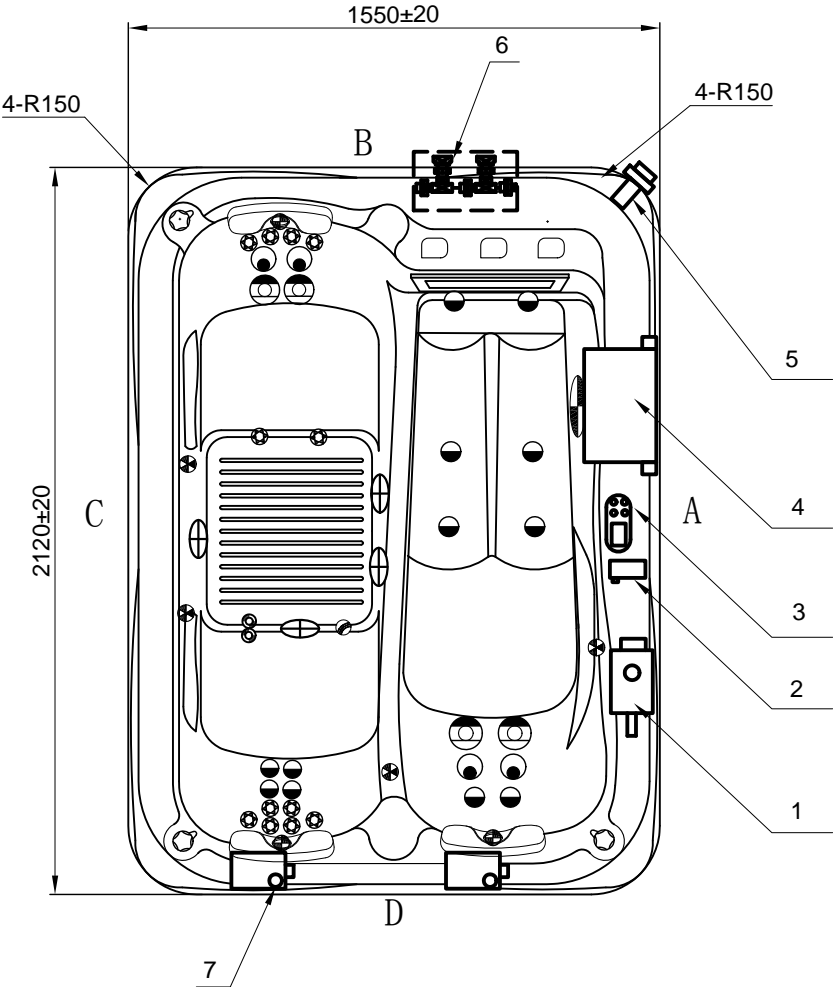

Notes: Due to manufacturing tolerances, there could be some minor differences between the actual spa and the drawing above. If site planning is critical to such tolerances, be sure to measure your actual spa. All specifications are subject to change without notice. Some components may be optional on your spa

7		2HP Single Speed Pump	2	pcs
6		Heat Pump Ready Unit (Option)	1	pc
5		External Drain	1	pcs
4		Control Box	1	pc
3		Control Panel	1	pc
2		CD Ozone Generator	1	pc
1		Circulation Pump	1	pc
NO.	Icon	Description	Qty	Unit